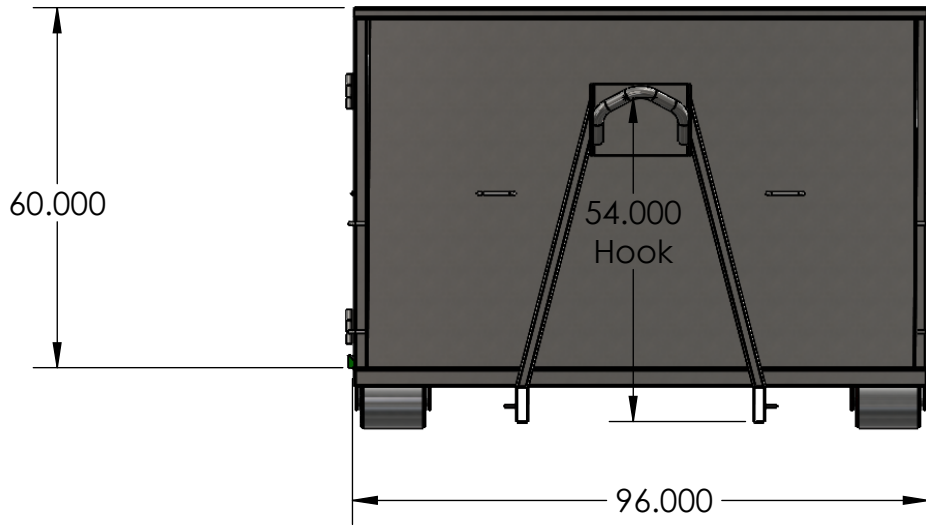

20 yard bin 1/8 Floor & 1/8 Sides

Weld serial no. on Back door & Floor

Wood Holder both sides

THE INFORMATION CONTAINED IN THIS DRAWING IS THE SOLE PROPERTY OF Southway bins. ANY REPRODUCTION IN PART OR AS A WHOLE WITHOUT THE WRITTEN PERMISSION OF Southway bins. IS PROHIBITED.

Southway Bins
132921
Southgate Rd 13

Author	Complete Bin		
Elias 519-589-7635	MD20mo-Complete Bin		
Thickness	SHEET 1 OF 2	MD20mo-801	
Qty.	Last Update	2024-04-03	SCALE: 1:32

THE INFORMATION CONTAINED IN THIS DRAWING IS THE SOLE PROPERTY OF Southway bins. ANY REPRODUCTION IN PART OR AS A WHOLE WITHOUT THE WRITTEN PERMISSION OF Southway bins. IS PROHIBITED.