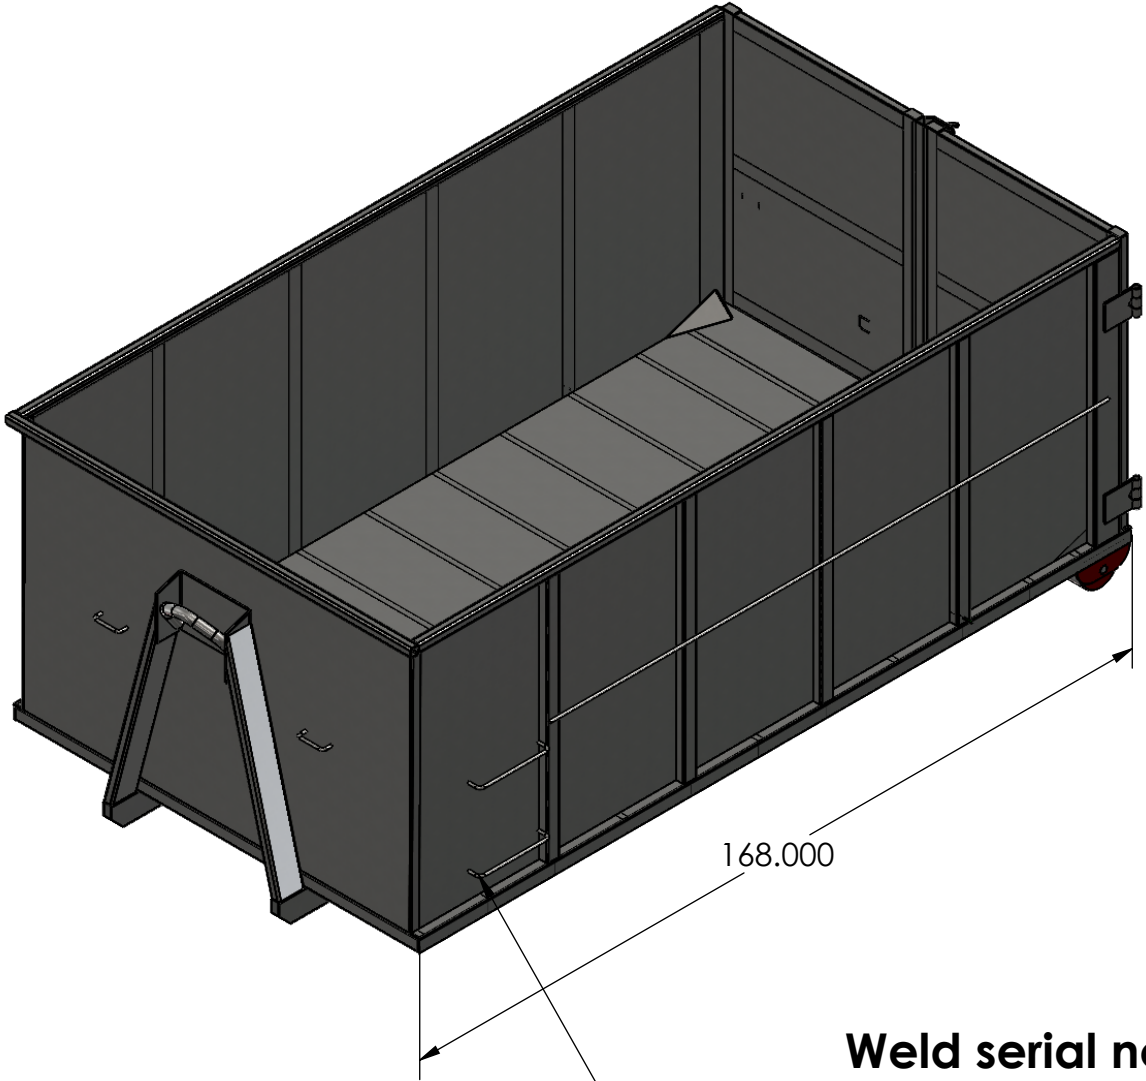

20 yard bin 1/8 Floor & 1/8 Sides

Weld serial no. on Back door & Floor

Wood Holder both sides

THE INFORMATION CONTAINED IN THIS DRAWING IS THE SOLE PROPERTY OF Southway bins. ANY REPRODUCTION IN PART OR AS A WHOLE WITHOUT THE WRITTEN PERMISSION OF Southway bins. IS PROHIBITED.

Southway Bins
132921
Southgate Rd 13

Author	Complete Bin		
Elias 519-589-7635	MD20mo-Complete Bin		
Thickness	SHEET 1 OF 2	MD20mo-801	
Qty.	Last Update	2024-04-03	SCALE: 1:32

THE INFORMATION CONTAINED IN THIS DRAWING IS THE SOLE PROPERTY OF Southway bins. ANY REPRODUCTION IN PART OR AS A WHOLE WITHOUT THE WRITTEN PERMISSION OF Southway bins. IS PROHIBITED.

Southway Bins
132921
Southgate Rd 13

Author	Complete Bin		
Elias 519-589-7635	MD20mo-Complete Bin		
Thickness	SHEET 2 OF 2	MD20mo-801	
Qty.	Last Update	2024-04-03	SCALE: 1:32