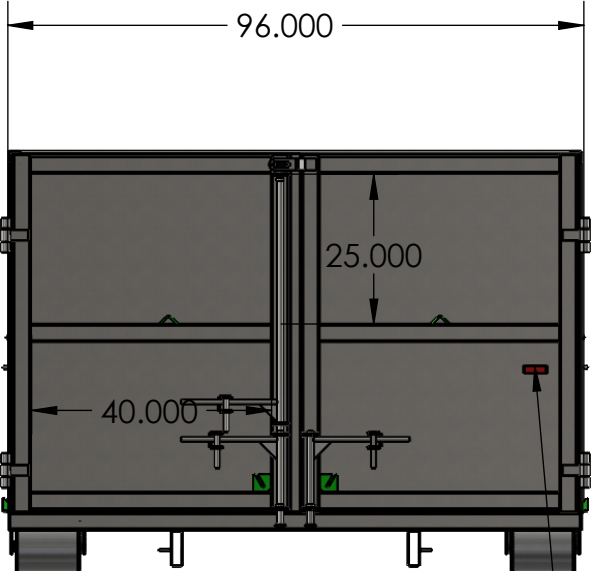

20 yard bin 1/8 Floor & 1/8 Sides

Weld serial no. on Back door & Floor

Wood Holder both sides

THE INFORMATION CONTAINED IN THIS DRAWING IS THE SOLE PROPERTY OF Southway bins. ANY REPRODUCTION IN PART OR AS A WHOLE WITHOUT THE WRITTEN PERMISSION OF Southway bins. IS PROHIBITED.

Southway Bins
132921
Southgate Rd 13

Author	Complete Bin		
Elias 519-589-7635	MD20mo-Complete Bin		
Thickness	SHEET 1 OF 2	MD20mo-801	
Qty.	Last Update	2024-04-03	SCALE: 1:32

THE INFORMATION CONTAINED IN THIS DRAWING IS THE SOLE PROPERTY OF Southway bins. ANY REPRODUCTION IN PART OR AS A WHOLE WITHOUT THE WRITTEN PERMISSION OF Southway bins. IS PROHIBITED.

Southway Bins
132921
Southgate Rd 13

Author	Complete Bin		
Elias 519-589-7635	MD20mo-Complete Bin		
Thickness	SHEET 2 OF 2	MD20mo-801	
Qty.	Last Update	2024-04-03	SCALE: 1:32