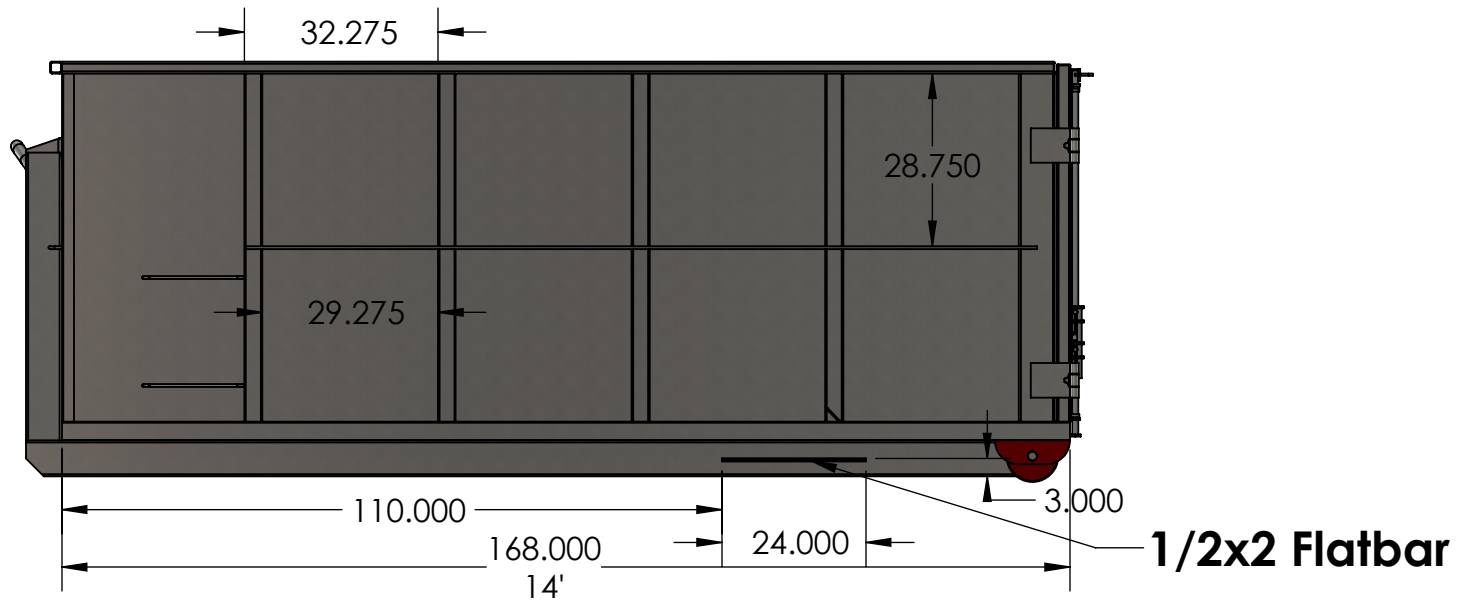

20 yard bin 1/8 Floor & 1/8 Sides

Weld serial no. on Back door & Floor

Wood Holder both sides

THE INFORMATION CONTAINED IN THIS DRAWING IS THE SOLE PROPERTY OF Southway bins. ANY REPRODUCTION IN PART OR AS A WHOLE WITHOUT THE WRITTEN PERMISSION OF Southway bins. IS PROHIBITED.

Southway Bins
132921
Southgate Rd 13

Author	Complete Bin		
Elias 519-589-7635	MD20mo-Complete Bin		
Thickness	SHEET 1 OF 2	MD20mo-801	
Qty.	Last Update	2024-04-03	SCALE: 1:32

THE INFORMATION CONTAINED IN THIS DRAWING IS THE SOLE PROPERTY OF Southway bins. ANY REPRODUCTION IN PART OR AS A WHOLE WITHOUT THE WRITTEN PERMISSION OF Southway bins. IS PROHIBITED.