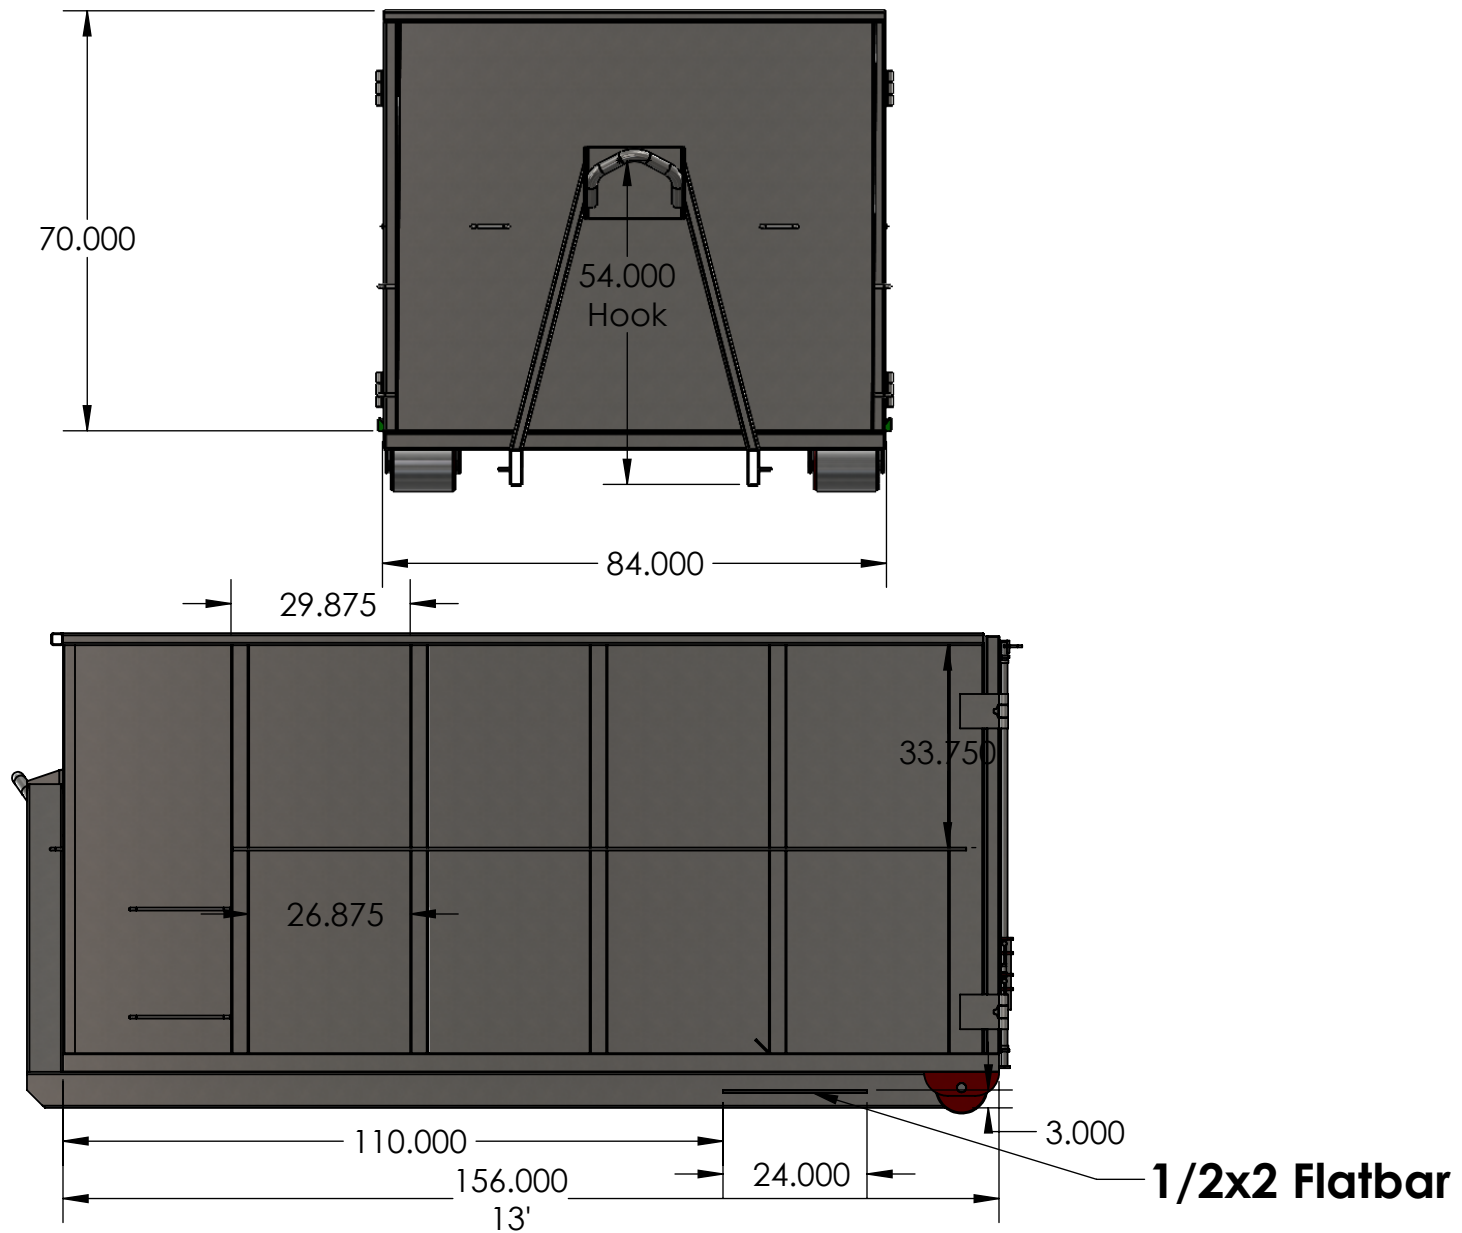

20 yard bin 1/8 Floor & 1/8 Sides

Wood Holder both sides

Weld serial no. on Back door & Floor

THE INFORMATION CONTAINED IN THIS DRAWING IS THE SOLE PROPERTY OF Southway bins. ANY REPRODUCTION IN PART OR AS A WHOLE WITHOUT THE WRITTEN PERMISSION OF Southway bins. IS PROHIBITED.

Southway Bins
132921
Southgate Rd 13

Author	Complete Bin		
Elias 519-589-7635	MD20mp-Complete Bin		
Thickness	SHEET 1 OF 2	MD20mp-801	
Qty.	Last Update	2024-04-03	SCALE: 1:32

THE INFORMATION CONTAINED IN THIS DRAWING IS THE SOLE PROPERTY OF Southway bins. ANY REPRODUCTION IN PART OR AS A WHOLE WITHOUT THE WRITTEN PERMISSION OF Southway bins. IS PROHIBITED.

Southway Bins
132921
Southgate Rd 13

Author	Elias 519-589-7635			Complete Bin	
Thickness	MD20mp-Complete Bin		MD20mp-801		
Qty.	SHEET 2 OF 2		Last Update 2024-04-03		SCALE: 1:32