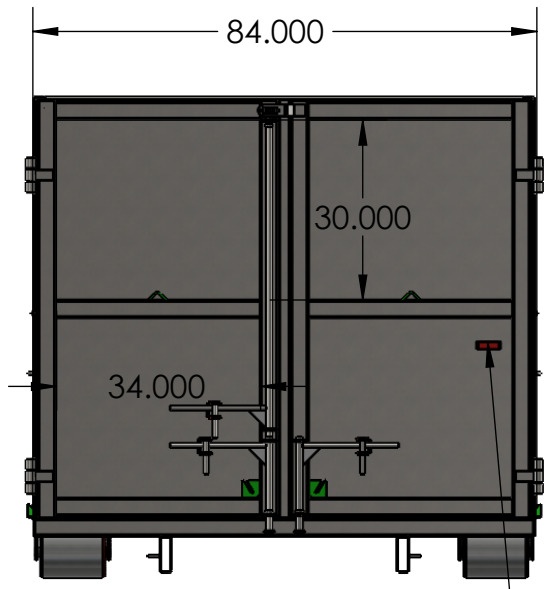

20 yard bin 1/8 Floor & 1/8 Sides

Wood Holder both sides

Weld serial no. on Back door & Floor

THE INFORMATION CONTAINED IN THIS DRAWING IS THE SOLE PROPERTY OF Southway bins. ANY REPRODUCTION IN PART OR AS A WHOLE WITHOUT THE WRITTEN PERMISSION OF Southway bins. IS PROHIBITED.

Southway Bins
132921
Southgate Rd 13

Author	Complete Bin		
Elias 519-589-7635	MD20mp-Complete Bin		
Thickness	SHEET 1 OF 2	MD20mp-801	
Qty.	Last Update	2024-04-03	SCALE: 1:32

THE INFORMATION CONTAINED IN THIS DRAWING IS THE SOLE PROPERTY OF Southway bins. ANY REPRODUCTION IN PART OR AS A WHOLE WITHOUT THE WRITTEN PERMISSION OF Southway bins. IS PROHIBITED.

Southway Bins
132921
Southgate Rd 13

Author	Elias 519-589-7635			Complete Bin	
Thickness	MD20mp-Complete Bin		MD20mp-801		
Qty.	SHEET 2 OF 2		Last Update 2024-04-03		SCALE: 1:32