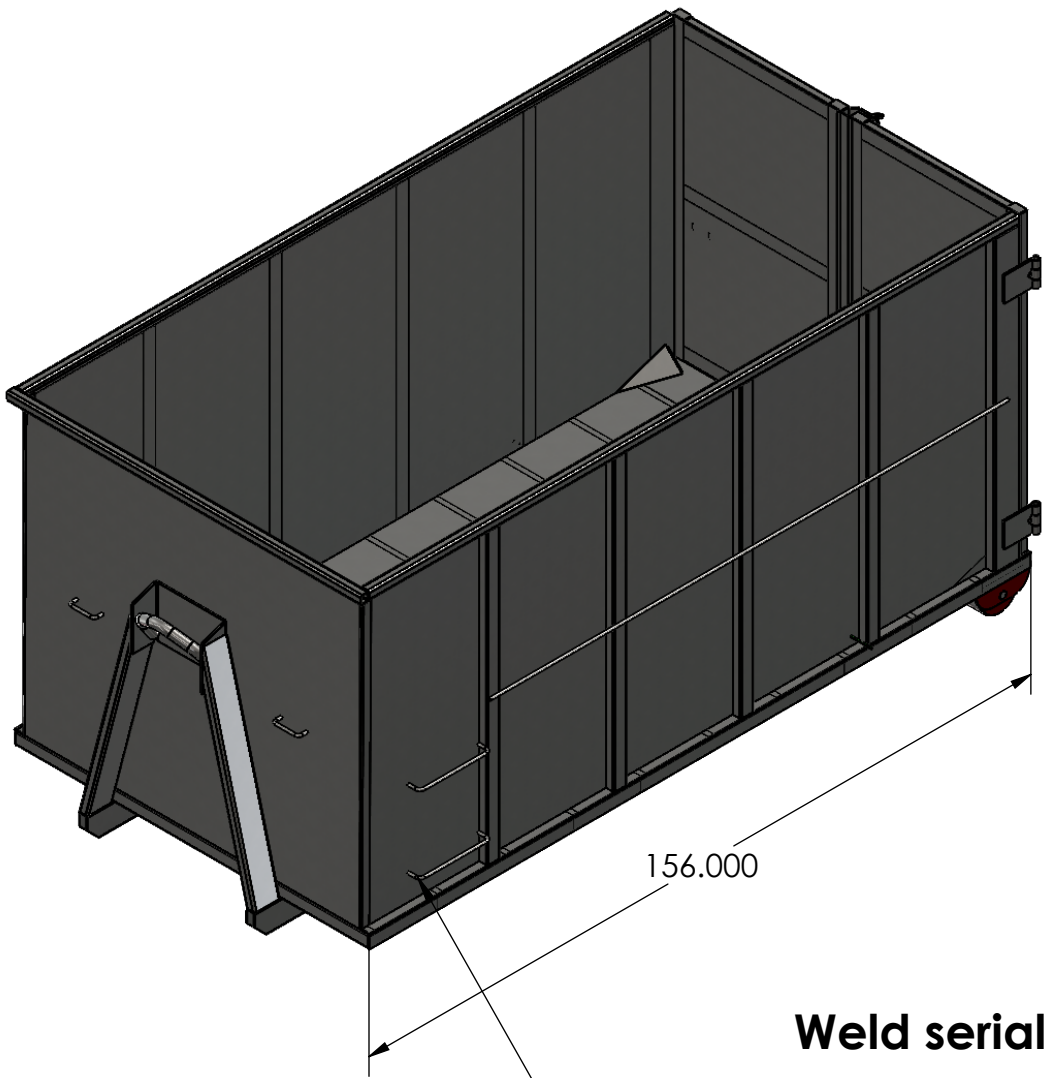

20 yard bin 1/8 Floor & 1/8 Sides

Wood Holder both sides

Weld serial no. on Back door & Floor

THE INFORMATION CONTAINED IN THIS DRAWING IS THE SOLE PROPERTY OF Southway bins. ANY REPRODUCTION IN PART OR AS A WHOLE WITHOUT THE WRITTEN PERMISSION OF Southway bins. IS PROHIBITED.

Southway Bins
132921
Southgate Rd 13

Author	Complete Bin		
Elias 519-589-7635	MD20mp-Complete Bin		
Thickness	SHEET 1 OF 2	MD20mp-801	
Qty.	Last Update	2024-04-03	SCALE: 1:32

THE INFORMATION CONTAINED IN THIS DRAWING IS THE SOLE PROPERTY OF Southway bins. ANY REPRODUCTION IN PART OR AS A WHOLE WITHOUT THE WRITTEN PERMISSION OF Southway bins. IS PROHIBITED.

Southway Bins
132921
Southgate Rd 13

Author	Elias 519-589-7635			Complete Bin	
Thickness	MD20mp-Complete Bin		MD20mp-801		
Qty.	SHEET 2 OF 2		Last Update 2024-04-03		SCALE: 1:32