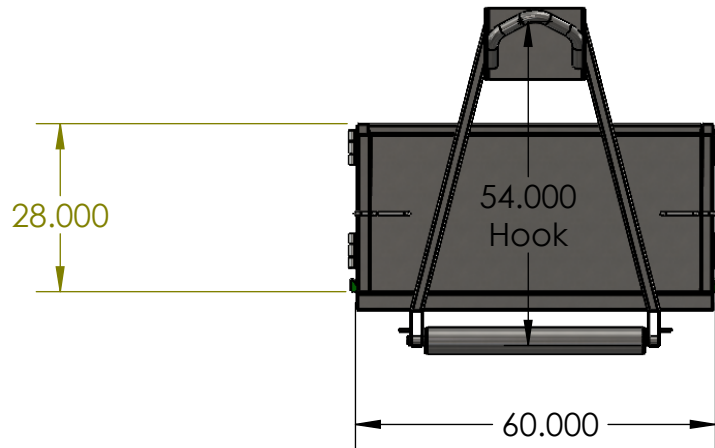

5 yard bin 3/16 Floor & 1/8 Sides

Weld serial no. on Back door & Floor

THE INFORMATION CONTAINED IN THIS DRAWING IS THE SOLE PROPERTY OF Southway bins. ANY REPRODUCTION IN PART OR AS A WHOLE WITHOUT THE WRITTEN PERMISSION OF Southway bins. IS PROHIBITED.

Southway Bins
132921
Southgate Rd 13

Author	Complete Bin		
Elias 519-589-7635	MD5ck-Complete Bin		
Thickness	SHEET 1 OF 2	MD5ck-801	
Qty.	Last Update	2024-04-03	SCALE: 1:32

THE INFORMATION CONTAINED IN THIS DRAWING IS THE SOLE PROPERTY OF Southway bins. ANY REPRODUCTION IN PART OR AS A WHOLE WITHOUT THE WRITTEN PERMISSION OF Southway bins. IS PROHIBITED.