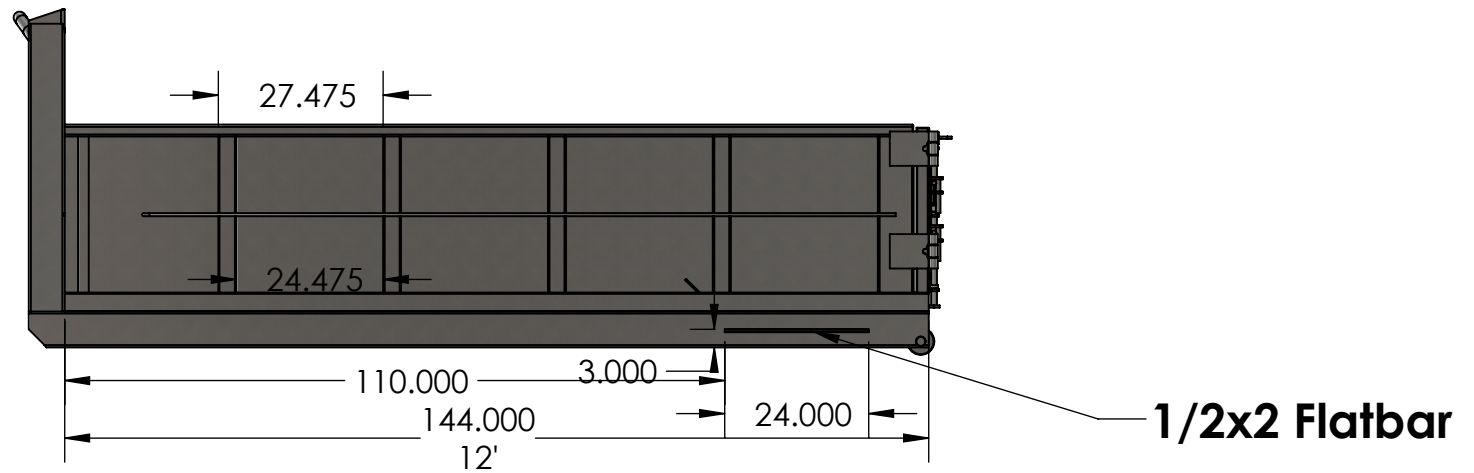

5 yard bin 3/16 Floor & 1/8 Sides

Weld serial no. on Back door & Floor

THE INFORMATION CONTAINED IN THIS DRAWING IS THE SOLE PROPERTY OF Southway bins. ANY REPRODUCTION IN PART OR AS A WHOLE WITHOUT THE WRITTEN PERMISSION OF Southway bins. IS PROHIBITED.

Southway Bins
132921
Southgate Rd 13

Author	Complete Bin		
Elias 519-589-7635	MD5ck-Complete Bin		
Thickness	SHEET 1 OF 2	MD5ck-801	
Qty.	Last Update	2024-04-03	SCALE: 1:32

THE INFORMATION CONTAINED IN THIS DRAWING IS THE SOLE PROPERTY OF Southway bins. ANY REPRODUCTION IN PART OR AS A WHOLE WITHOUT THE WRITTEN PERMISSION OF Southway bins. IS PROHIBITED.