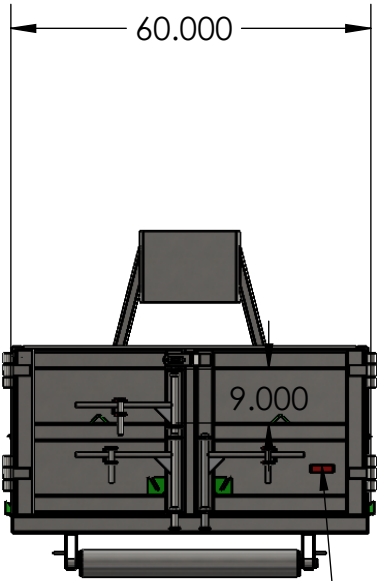

5 yard bin 3/16 Floor & 1/8 Sides

Weld serial no. on Back door & Floor

THE INFORMATION CONTAINED IN THIS DRAWING IS THE SOLE PROPERTY OF Southway bins. ANY REPRODUCTION IN PART OR AS A WHOLE WITHOUT THE WRITTEN PERMISSION OF Southway bins. IS PROHIBITED.

Southway Bins
132921
Southgate Rd 13

Author	Complete Bin		
Elias 519-589-7635	MD5ck-Complete Bin		
Thickness	SHEET 1 OF 2	MD5ck-801	
Qty.	Last Update	2024-04-03	SCALE: 1:32

THE INFORMATION CONTAINED IN THIS DRAWING IS THE SOLE PROPERTY OF Southway bins. ANY REPRODUCTION IN PART OR AS A WHOLE WITHOUT THE WRITTEN PERMISSION OF Southway bins. IS PROHIBITED.